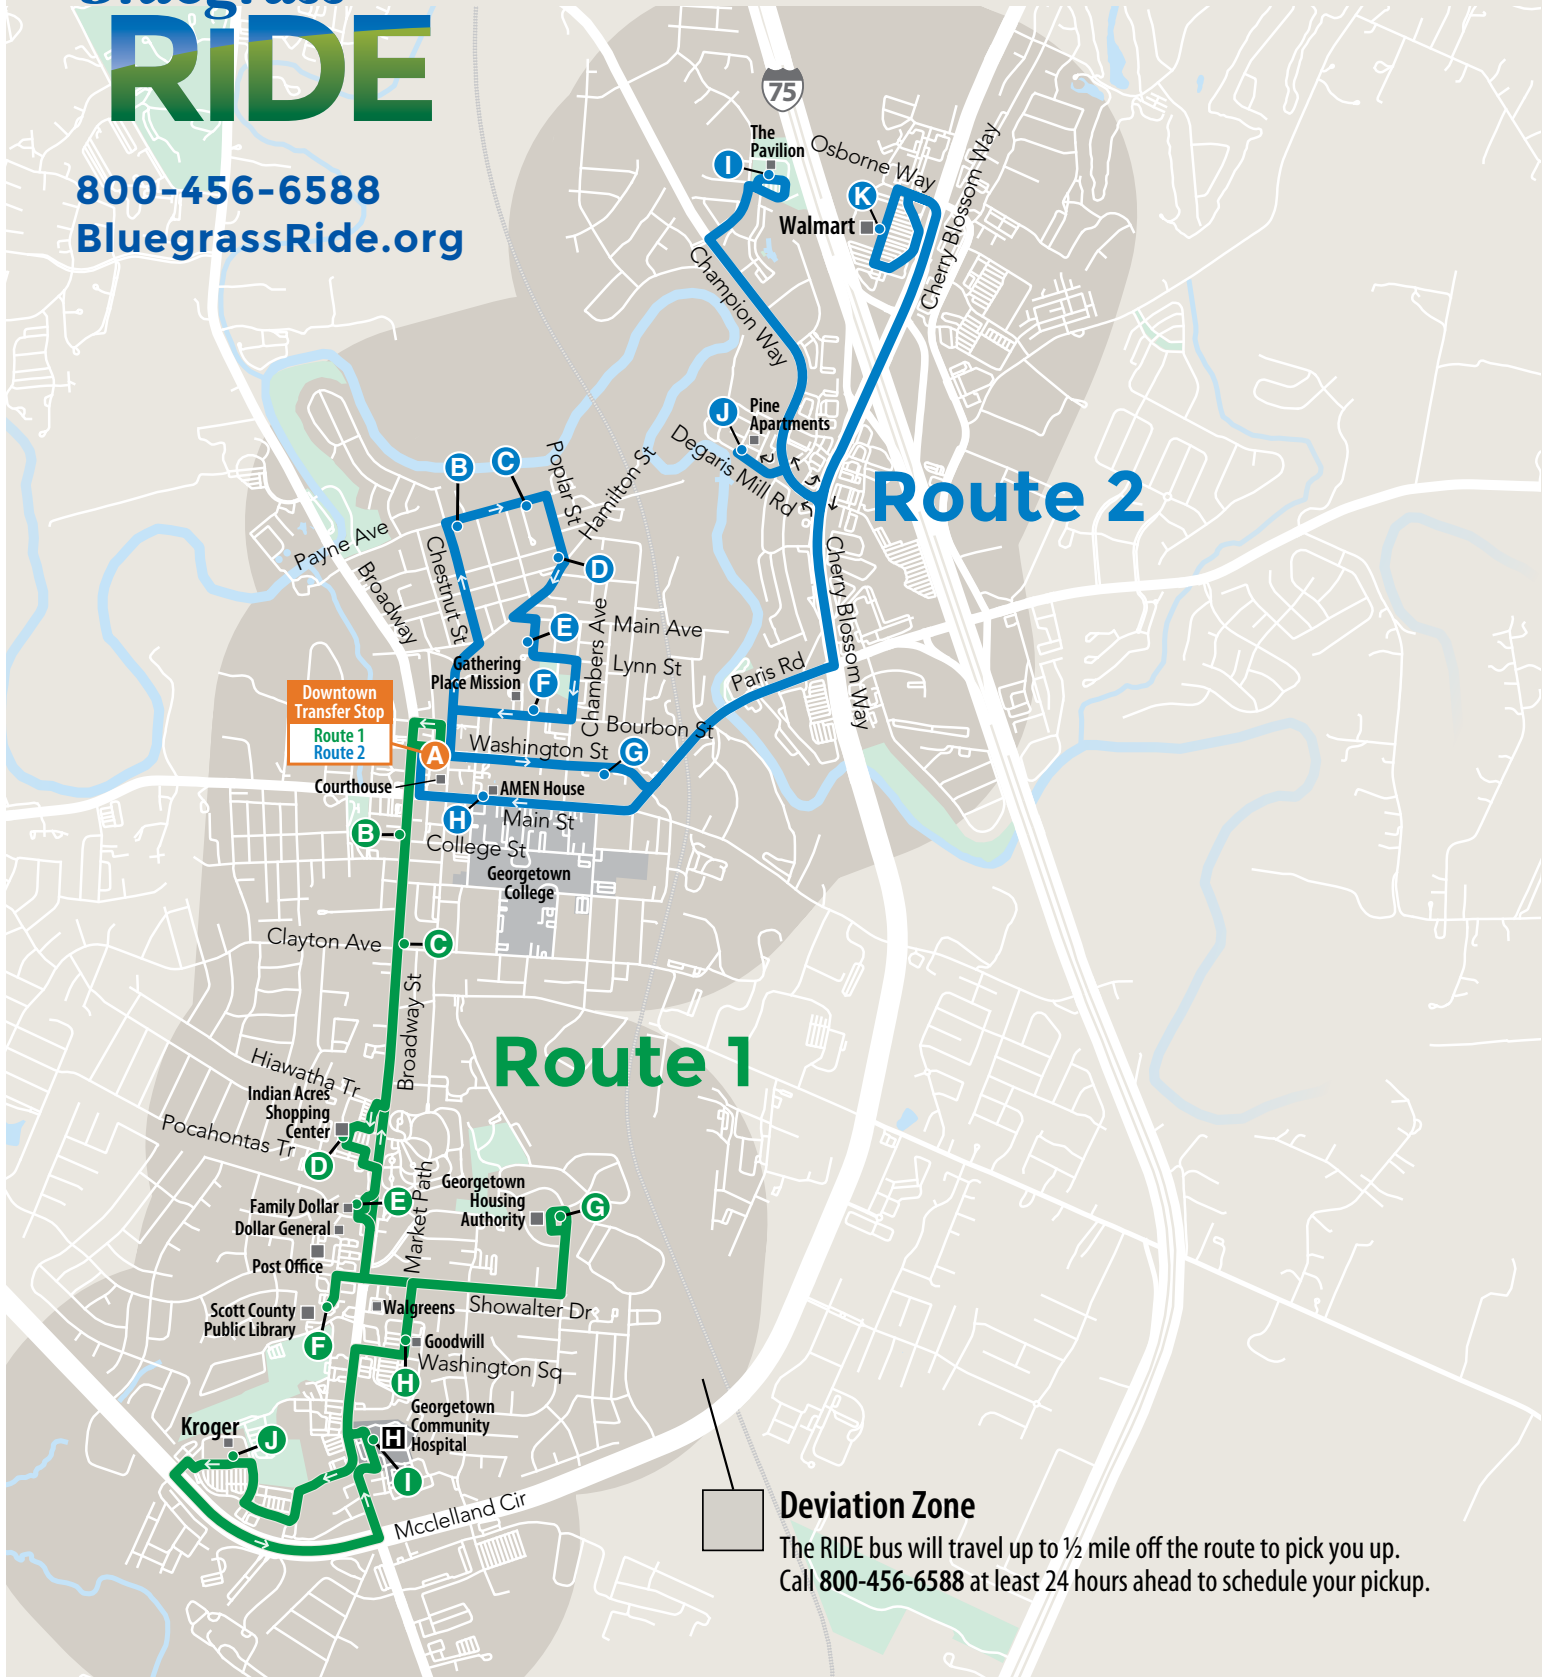

Georgetown Saturday Service

Bluegrass RIDE

800-456-6588

BluegrassRide.org