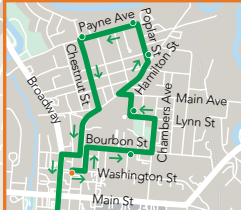

Georgetown Monday–Friday Service

Bus Routes

- Route 1
- Route 2
- One-way portion of route

Bus Stops
Catch the bus or get dropped off at these locations.

Timepoints
Times for these locations are shown on the schedule. Please arrive at your stop a few minutes early.

Downtown Transfer Stop
Transfer between routes at this location.

Downtown Transfer Stop

Downtown Transfer Stop
Route 1
Route 2

Route 2

Deviation Zone
The RIDE bus will travel up to ½ mile off the route to pick you up. Call 800-456-6588 at least 24 hours ahead to schedule your pickup.

Bluegrass RIDE

800-456-6588
BluegrassRide.org

Route 1

Rt 1 Southbound from Downtown Transfer Stop