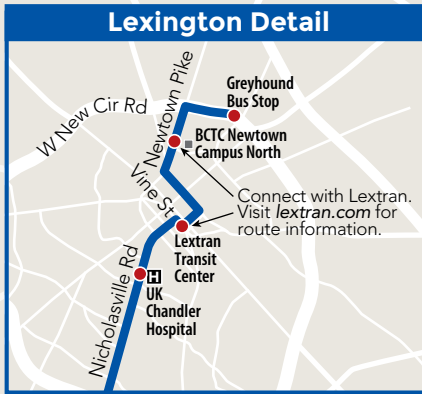

Regional Service - Danville - Nicholasville - Lexington

Regional Mon-Fri

Northbound from Danville to Nicholasville to Lexington

	Danville		Nicholasville				Lexington			
	Centre College Walnut St & College St <i>bus stop 408</i>	Danville Downtown Transfer Stop Walnut St & 3rd St <i>bus stop 410</i>	Nicholasville Downtown Transfer Stop Walnut St & York St <i>bus stop 411</i>	Walmart Supercenter 1024 N Main St <i>bus stop 412</i>	Brannon Crossing (Hobby Lobby) <i>bus stop 413</i>	Brannon Crossing (Goodwill) <i>bus stop 414</i>	UK Chandler Hospital - Pavilion A (connect with UK shuttle) <i>bus stop 404</i>	Lextran Transit Center Vine St/Beck Alley (connect with Lextran) <i>bus stop 401</i>	Newtown Pike & BCTC (connect with Lextran) <i>bus stop 402</i>	Greyhound Bus Stop New Circle Rd <i>bus stop 403</i>
AM	6:06	6:08	6:45	6:52	7:05	7:07	7:30	7:41	7:50	8:00
	8:06	8:08	8:45	8:52	9:05	9:07	9:30	9:41	9:50	10:00
	11:06	11:08	11:45	11:52	12:05	12:07	12:30	12:41	12:40	1:00
PM	1:06	1:08	1:45	1:52	2:05	2:07	2:30	2:41	2:50	3:00

Southbound from Lexington to Nicholasville to Danville

	Lexington				Nicholasville			Danville		
	Greyhound Bus Stop New Circle Rd <i>bus stop 403</i>	Newtown Pike & BCTC (connect with Lextran) <i>bus stop 406</i>	Lextran Transit Center Vine St/Beck Alley (connect with Lextran) <i>bus stop 401</i>	UK Chandler Hospital - Pavilion A (connect with UK shuttle) <i>bus stop 404</i>	Brannon Crossing (Goodwill) <i>bus stop 414</i>	Brannon Crossing (Hobby Lobby) <i>bus stop 413</i>	Walmart Supercenter 1024 N Main St <i>bus stop 412</i>	Nicholasville Downtown Transfer Stop Walnut St & York St <i>bus stop 411</i>	Danville Downtown Transfer Stop Walnut St & 3rd St <i>bus stop 410</i>	Centre College Walnut St & College St <i>bus stop 409</i>
AM	8:30	8:40	8:47	9:00	9:24	9:26	9:40	9:45	10:20	10:22
	10:30	10:40	10:47	11:00	11:24	11:26	11:40	11:45	12:20	12:22
	1:30	1:40	1:47	2:00	2:24	2:26	2:40	2:45	3:20	3:22
PM	3:30	3:40	3:47	4:00	4:24	4:26	4:40	4:45	5:20	5:22

Regional Saturday

Northbound

	Nicholasville Downtown Transfer Stop Walnut St & York St <i>bus stop 411</i>	Walmart Supercenter 1024 N Main St <i>bus stop 412</i>	Brannon Crossing (Hobby Lobby) <i>bus stop 413</i>	Brannon Crossing (Goodwill) <i>bus stop 414</i>
AM	10:40	10:47	11:10	11:12
	11:40	11:47	12:10	12:12
PM	1:40	1:47	2:10	2:12
	2:40	2:47	3:10	3:12

Southbound

	Brannon Crossing (Goodwill) <i>bus stop 414</i>	Brannon Crossing (Hobby Lobby) <i>bus stop 413</i>	Walmart Supercenter 1024 N Main St <i>bus stop 412</i>	Nicholasville Downtown Transfer Stop Walnut St & York St <i>bus stop 411</i>
	11:15	11:17	11:31	11:36
	12:15	12:17	12:31	12:36
	2:15	2:17	2:31	2:36
	3:15	3:17	3:31	3:36

Regional Fares:

Any Regional Ride: $5 each way

These local trips are free:

- between Centre College & Danville Downtown Transfer Stop
- between Nicholasville Downtown Transfer Stop, Walmart, and Brannon Crossing