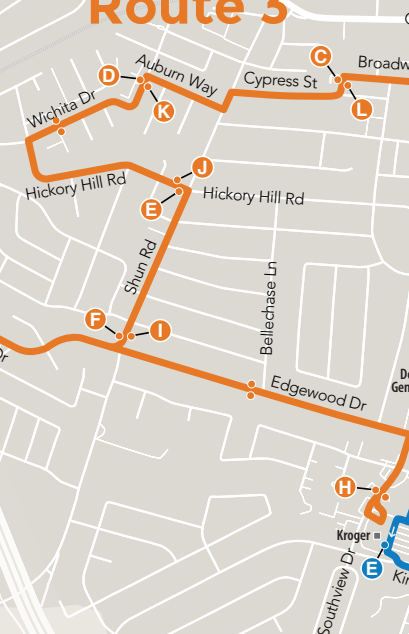

## A Downtown Transfer Stop

Transfer between routes at this location.

### Downtown Transfer Stop

**E Walnut St**  
between Main St and York St

Transfer between routes here

Route 1  
Route 2  
Route 3

Downtown Transfer Stop

Route 1  
Route 2  
Route 3

## Route 3

# Route 1 Mon-Fri, Saturday

Southbound Walmart to Downtown						Northbound Downtown to Walmart						
Walmart (Depart)	Goodwill	Peachtree Rd & Grapevine Ct	Duncan St & Lakeview Dr	Stratton Ave & N. Main St	Downtown Transfer Stop (Arrive)	Downtown Transfer Stop (Depart)	CVS - Richmond Ave	N. Main St & Ross St	Duncan St & Lakeview Dr	Peachtree Rd & Grapevine Ct	Walmart (Arrive)	
<i>bus stop 216</i>	<i>bus stop 218</i>	<i>bus stop 212</i>	<i>bus stop 208</i>	<i>bus stop 204</i>	<i>bus stop 201</i>	<i>bus stop 201</i>	<i>bus stop 202</i>	<i>bus stop 203</i>	<i>bus stop 207</i>	<i>bus stop 211</i>	<i>bus stop 216</i>	
<b>F</b>	<b>G</b>	<b>H</b>	<b>I</b>	<b>J</b>	<b>A</b>	<b>A</b>	<b>B</b>	<b>C</b>	<b>D</b>	<b>E</b>	<b>F</b>	
<b>AM</b>												
6:55	7:00	7:05	7:10	7:14	7:20	7:30	7:33	7:35	7:38	7:41	7:45	
7:55	8:00	8:05	8:10	8:14	8:20	8:30	8:33	8:35	8:38	8:41	8:45	
8:55	9:00	9:05	9:10	9:14	9:20	9:30	9:33	9:35	9:38	9:41	9:45	
9:55	10:00	10:05	10:10	10:14	10:20	10:30	10:33	10:35	10:38	10:41	10:45	
10:55	11:00	11:05	11:10	11:14	11:20	11:30	11:33	11:35	11:38	11:41	11:45	
<b>PM</b>	<b>11:55</b>	<b>12:00</b>	<b>12:05</b>	<b>12:10</b>	<b>12:14</b>	<b>12:20</b>	<b>12:30</b>	<b>12:33</b>	<b>12:35</b>	<b>12:38</b>	<b>12:41</b>	<b>12:45</b>
	1:55	2:00	2:05	2:10	2:14	2:20	1:30	1:33	1:35	1:38	1:41	1:45
	2:55	3:00	3:05	3:10	3:14	3:20	2:30	2:33	2:35	2:38	2:41	2:45
	3:55	4:00	4:05	4:10	4:14	4:20	3:30	3:33	3:35	3:38	3:41	3:45
	4:55	5:00	5:05	5:10	5:14	5:20	4:30	4:33	4:35	4:38	4:41	4:45
							5:30	5:33	5:35	5:38	5:41	5:45