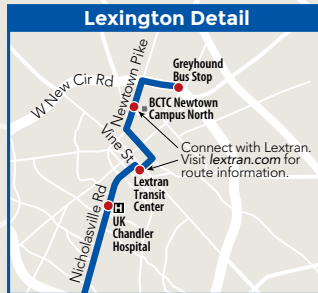

Regional Service - Danville - Nicholasville - Lexington

Regional Fares:

Any Regional Ride: $5 each way

These local trips are free:

- between Centre College & Danville Downtown Transfer Stop
- between Nicholasville Downtown Transfer Stop, Walmart, and Brannon Crossing

Regional Mon-Fri

Northbound from Danville to Nicholasville to Lexington

	Danville		Nicholasville				Lexington			
	Centre College Walnut St & College St <i>bus stop 408</i>	Danville Downtown Transfer Stop Walnut St & 3rd St <i>bus stop 410</i>	Nicholasville Downtown Transfer Stop Walnut St & York St <i>bus stop 411</i>	Walmart Supercenter 1024 N Main St <i>bus stop 412</i>	Brannon Crossing (Hobby Lobby) <i>bus stop 413</i>	Brannon Crossing (Goodwill) <i>bus stop 414</i>	UK Chandler Hospital - Pavilion A (connect with UK shuttle) <i>bus stop 404</i>	Lextran Transit Center Vine St/Beck Alley (connect with Lextran) <i>bus stop 401</i>	Newtown Pike & BCTC (connect with Lextran) <i>bus stop 402</i>	Greyhound Bus Stop New Circle Rd <i>bus stop 403</i>
AM	6:06	6:08	6:45	6:52	7:05	7:07	7:30	7:41	7:50	8:00
	8:06	8:08	8:45	8:52	9:05	9:07	9:30	9:41	9:50	10:00
PM	11:06	11:08	11:45	11:52	12:05	12:07	12:30	12:41	12:50	1:00
	1:06	1:08	1:45	1:52	2:05	2:07	2:30	2:41	2:50	3:00

Southbound from Lexington to Nicholasville to Danville

	Lexington				Nicholasville			Danville		
	Greyhound Bus Stop New Circle Rd <i>bus stop 403</i>	Newtown Pike & BCTC (connect with Lextran) <i>bus stop 406</i>	Lextran Transit Center Vine St/Beck Alley (connect with Lextran) <i>bus stop 401</i>	UK Chandler Hospital - Pavilion A (connect with UK shuttle) <i>bus stop 404</i>	Brannon Crossing (Goodwill) <i>bus stop 414</i>	Brannon Crossing (Hobby Lobby) <i>bus stop 413</i>	Walmart Supercenter 1024 N Main St <i>bus stop 412</i>	Nicholasville Downtown Transfer Stop Walnut St & York St <i>bus stop 411</i>	Danville Downtown Transfer Stop Walnut St & 3rd St <i>bus stop 410</i>	Centre College Walnut St & College St <i>bus stop 409</i>
AM	8:30	8:40	8:47	9:00	9:24	9:26	9:40	9:45	10:20	10:22
	10:30	10:40	10:47	11:00	11:24	11:26	11:40	11:45	12:20	12:22
PM	1:30	1:40	1:47	2:00	2:24	2:26	2:40	2:45	3:20	3:22
	3:30	3:40	3:47	4:00	4:24	4:26	4:40	4:45	5:20	5:22

Regional Saturday

Northbound

	Nicholasville Downtown Transfer Stop Walnut St & York St <i>bus stop 411</i>	Walmart Supercenter 1024 N Main St <i>bus stop 412</i>	Brannon Crossing (Hobby Lobby) <i>bus stop 413</i>	Brannon Crossing (Goodwill) <i>bus stop 414</i>
AM	10:40	10:47	11:10	11:12
	11:40	11:47	12:10	12:12
PM	1:40	1:47	2:10	2:12
	2:40	2:47	3:10	3:12

Southbound

	Brannon Crossing (Goodwill) <i>bus stop 414</i>	Brannon Crossing (Hobby Lobby) <i>bus stop 413</i>	Walmart Supercenter 1024 N Main St <i>bus stop 412</i>	Nicholasville Downtown Transfer Stop Walnut St & York St <i>bus stop 411</i>
AM	11:15	11:17	11:31	11:36
	12:15	12:17	12:31	12:36
PM	2:15	2:17	2:31	2:36
	3:15	3:17	3:31	3:36